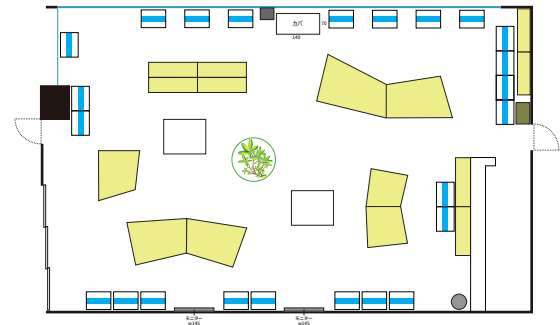

Outlined of Gallery

Location	5 th floor
Size	189.0 sqm 18.0m x 11.2m
Ceilling height	2.4m ~ 3.1m
Equipments	Wall equipped monitor x 2, WiFi, Bar Counter
Others	Direct Access from Osaka Metro Exit No.12 to hotel at the basement

Regular Layout of HIYORI

Floor Map at 5th Floor

Layout Example -1-

Layout Example -2-