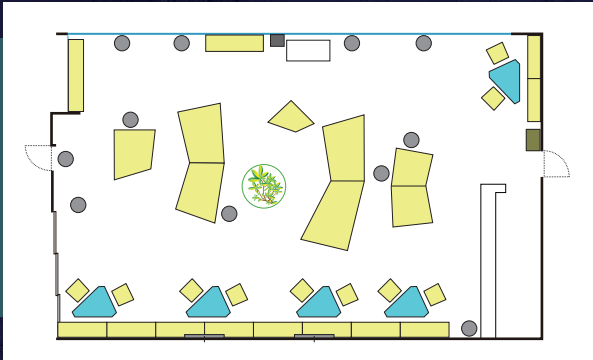

Hotel Royal Classic Osaka opened December, 2019. At the center of south area in city of Osaka. Under the hotel concept is “Hotel and Museum”, world renowned architecture Mr. Kengo Kuma had designed the new hotel. Now, this hotel starts offering the function of art gallery.

Outlined of Gallery

Location	5 th floor
Size	189.0 sqm 18.0m x 11.2m
Ceilling height	2.4m ~ 3.1m
Equipments	Wall equipped monitor x 2, WiFi, Bar Counter
Others	Direct Access from Osaka Metro Exit No.12 to hotel at the basement

Regular Layout of HIYORI

Floor Map at 5th Floor

Layout Example -1-

Layout Example -2-